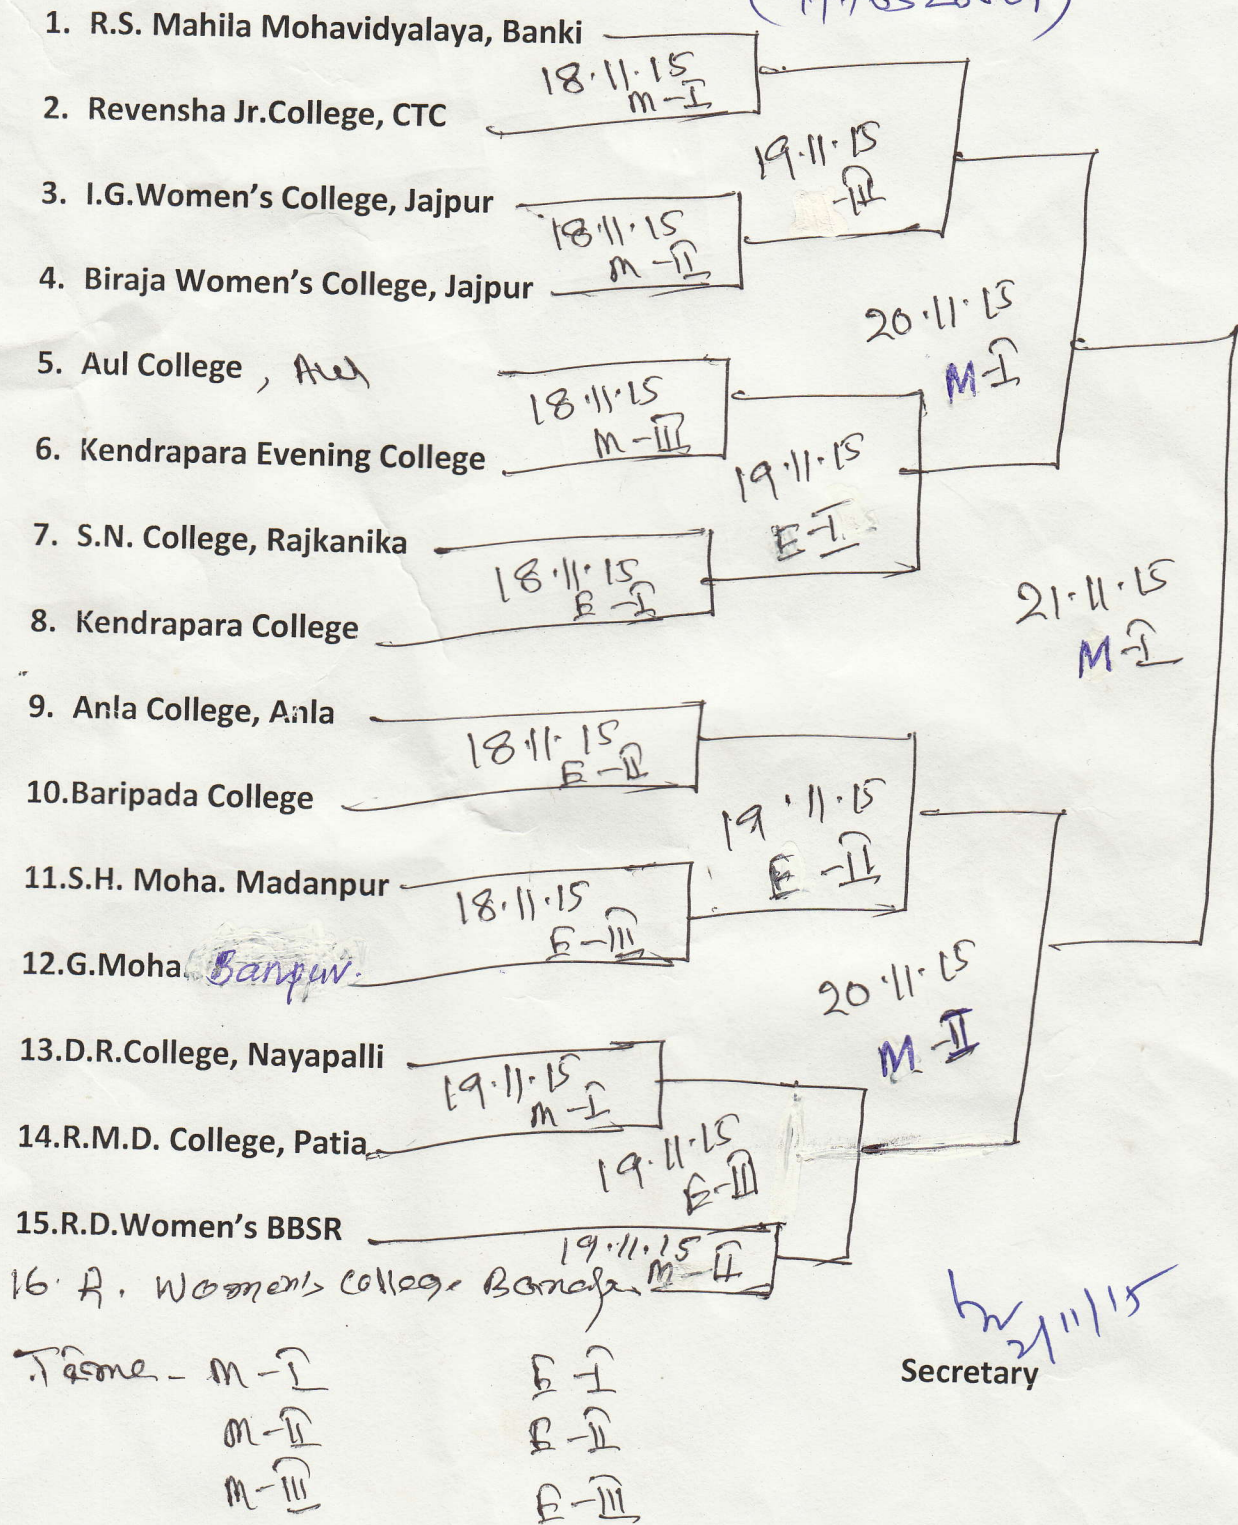

COUNCIL OF HIGHER SECONDARY EDUCATION, ODISHA, BHUBANESWAR

INTER COLLEGE VOLLEYBALL (GIRLS) TOURNAMENT 2015-16

ZONE :- Rural Women's College, Banpur (M:- 9776528864)
(9776528864)

Tasme - M-I E-I
M-II E-II
M-III E-III

Transd on - 22.11.15

so, sw.